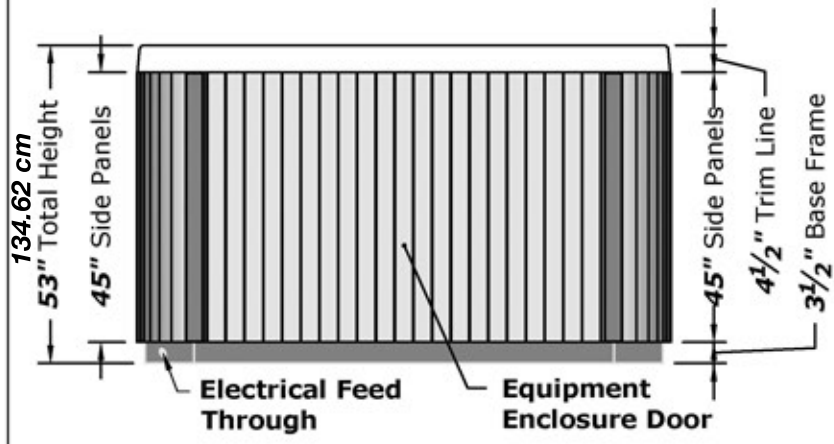

WARTUNGSSCHACHT - mind. 60 cm breit LEITUNGSEINFÜHRUNG

WARTUNGSSCHACHT - mind. 60 cm breit

WARTUNGSSCHACHT - mind. 60 cm breit

157" Spruce Base Frame

158 3/4" Side Panels

159 1/2" Exterior Shell Dimension

405.13 cm

Dimensions: Inches [Centimeters]

All dimensions subject to manufacturing tolerances.

		Coast Spas Manufacturing Inc.			TITLE 1400VE INFINITY WELLNESS		Mechanical Parameters			
SIZE	FSCM NO.	DWG NO.	SCALE	SHEET	Drawn By:	Date:	Checked By:	Date:	Approved By:	Date:
		DIA7.5.1MP-51(01)	3/8" = 1'-0"	1 of 1	F. Macajelos	10-01-19	P. Basuel	10-01-19	C. Atchison	10-01-19