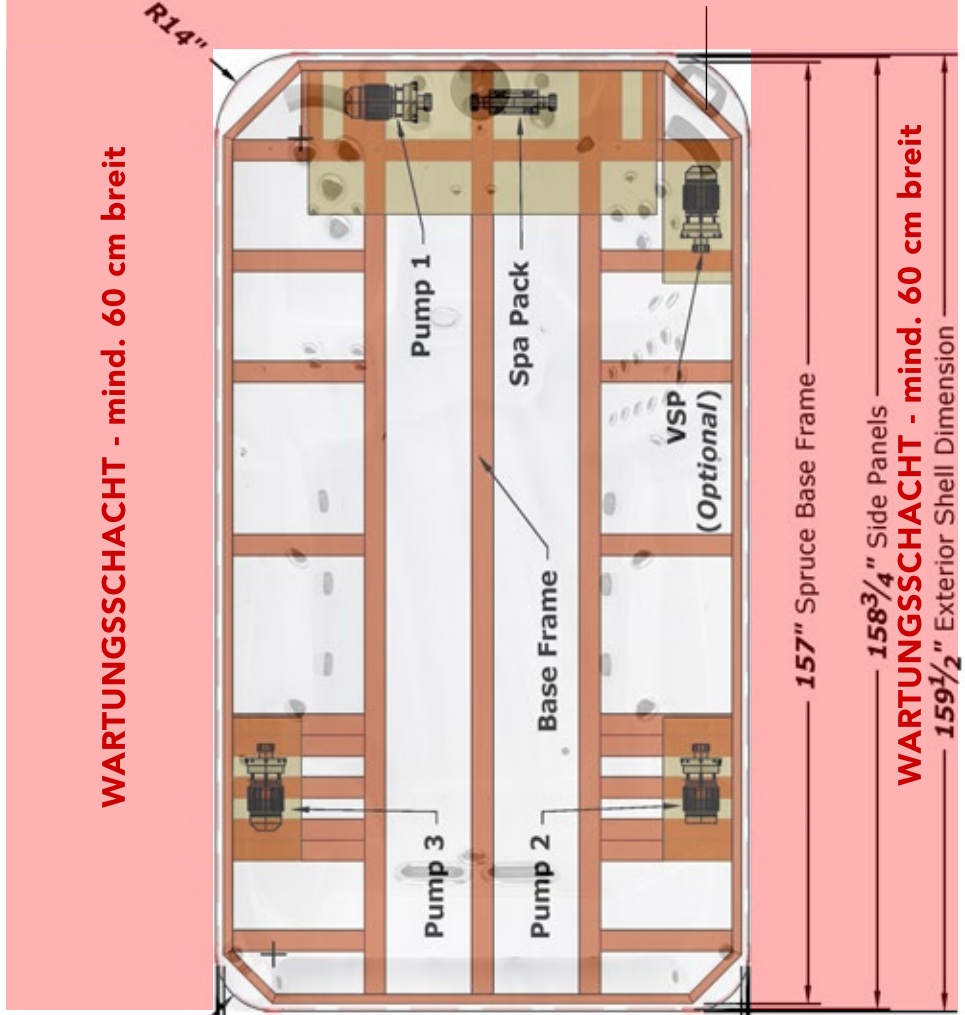

WARTUNGSSCHACHT - mind. 60 cm breit LEITUNGSEINFÜHRUNG

WARTUNGSSCHACHT - mind. 60 cm breit

WARTUNGSSCHACHT - mind. 60 cm breit

157" Spruce Base Frame

158 3/4" Side Panels

159 1/2" Exterior Shell Dimension

405.13 cm

Dimensions: Inches [Centimeters]

All dimensions subject to manufacturing tolerances.

		Coast Spas Manufacturing Inc.			TITLE 1400VE INFINITY WELLNESS		Mechanical Parameters			
SIZE	FSCM NO.	DWG NO.	SCALE	SHEET	Drawn By:	Date:	Checked By:	Date:	Approved By:	Date:
		DIA7.5.1MP-51(01)	3/8" = 1'-0"	1 of 1	F. Macajelos	10-01-19	P. Basuel	10-01-19	C. Atchison	10-01-19