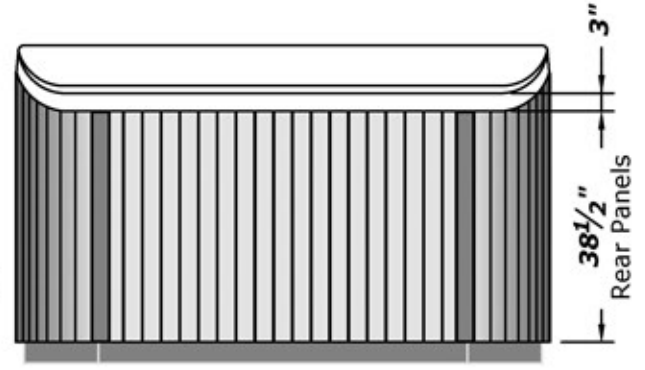

WARTUNGSSCHACHT - mind. 60 cm breit LEITUNGSEINFÜHRUNG

WARTUNGSSCHACHT - mind. 60 cm breit

WARTUNGSSCHACHT - mind. 60 cm breit

157" Spruce Base Frame

158 3/4" Side Panels

159 1/2" Exterior Shell Dimension

405.13 cm

Dimensions: Inches [Centimeters]

All dimensions subject to manufacturing tolerances.

		Coast Spas Manufacturing Inc.			TITLE 1400VE INFINITY WELLNESS		Mechanical Parameters			
SIZE	FSCM NO.	DWG NO.	SCALE	SHEET	Drawn By:	Date:	Checked By:	Date:	Approved By:	Date:
		DIA7.5.1MP-51(01)	3/8" = 1'-0"	1 of 1	F. Macajelos	10-01-19	P. Basuel	10-01-19	C. Atchison	10-01-19