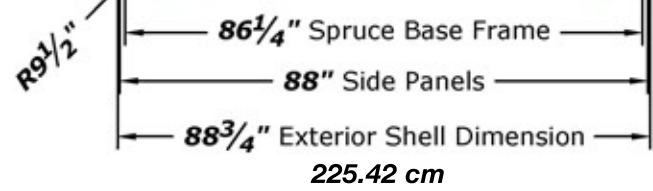

WARTUNGSSCHACHT - mind. 60 cm breit LEITUNGSEINFÜHRUNG

WARTUNGSSCHACHT - mind. 60 cm breit

WARTUNGSSCHACHT - mind. 60 cm breit

157" Spruce Base Frame

158 3/4" Side Panels

159 1/2" Exterior Shell Dimension

405.13 cm

Dimensions: Inches [Centimeters]

All dimensions subject to manufacturing tolerances.

		Coast Spas Manufacturing Inc.			TITLE 1400VE INFINITY WELLNESS		Mechanical Parameters			
SIZE	FSCM NO.	DWG NO.	SCALE	SHEET	Drawn By:	Date:	Checked By:	Date:	Approved By:	Date:
		DIA7.5.1MP-51(01)	3/8" = 1'-0"	1 of 1	F. Macajelos	10-01-19	P. Basuel	10-01-19	C. Atchison	10-01-19